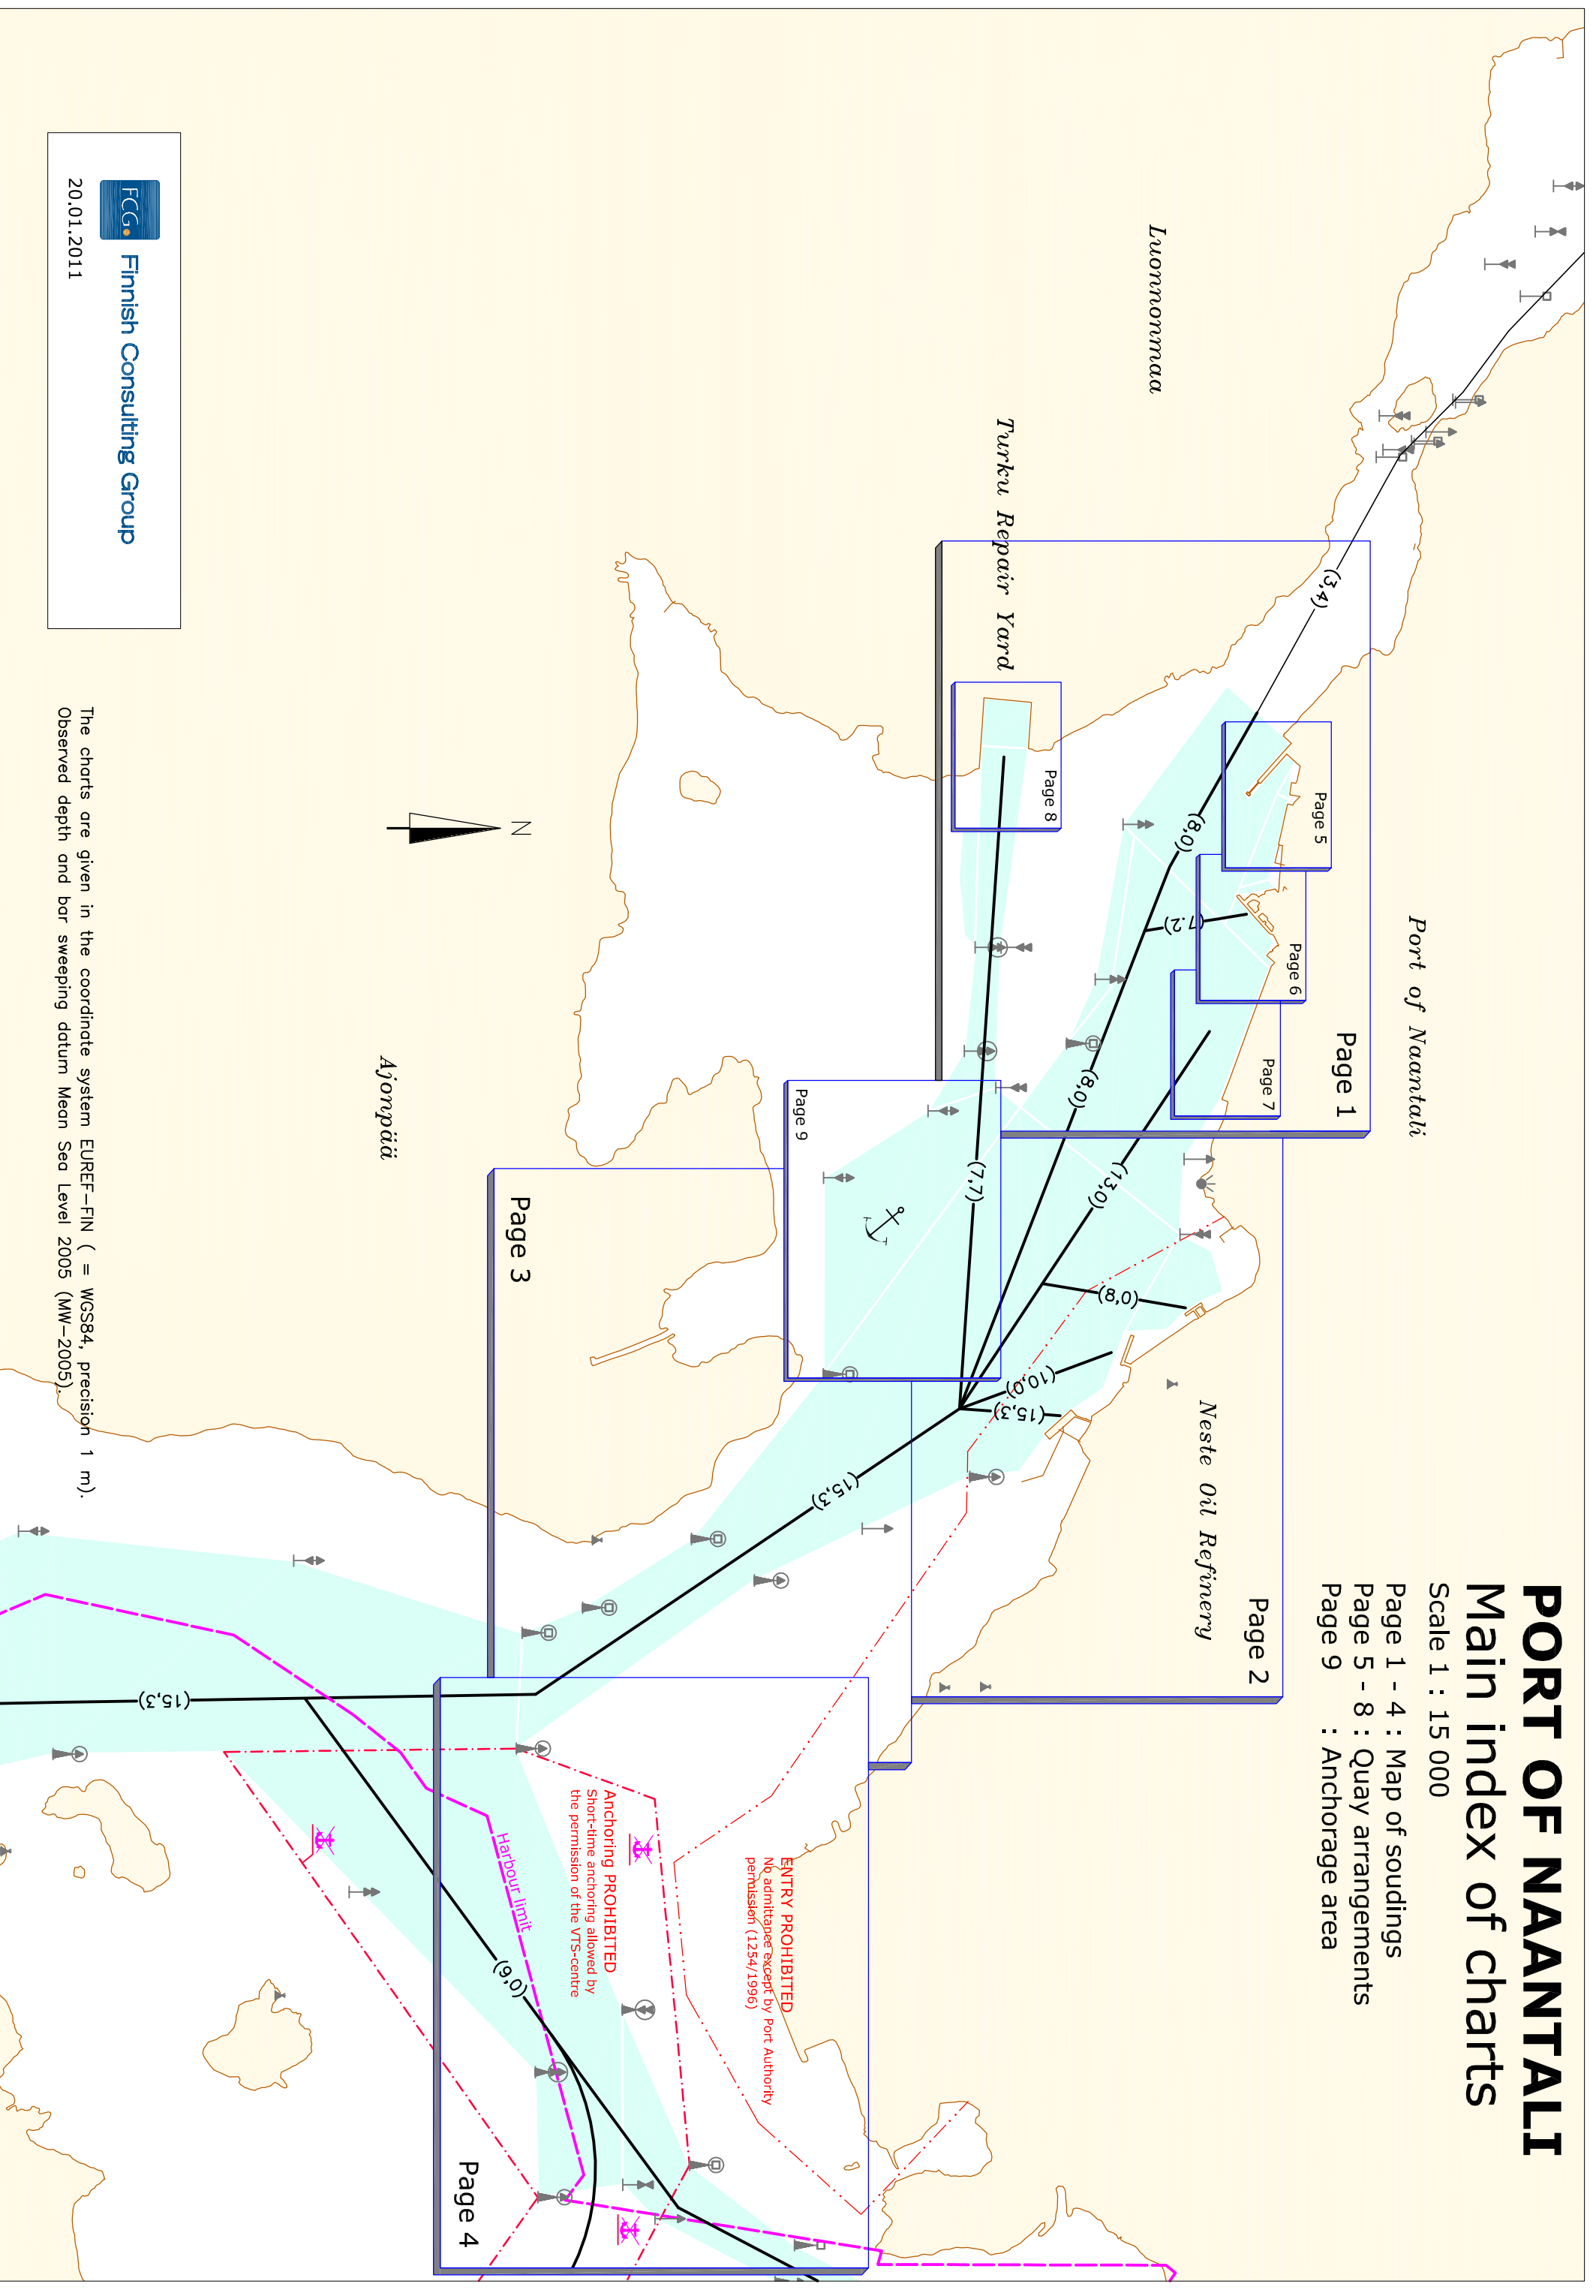

PORT OF NAANTALI

Main index of charts

Scale 1 : 15 000

Page 1 - 4 : Map of soundings

Page 5 - 8 : Quay arrangements

Page 9 : Anchorage area

Ajoorpää