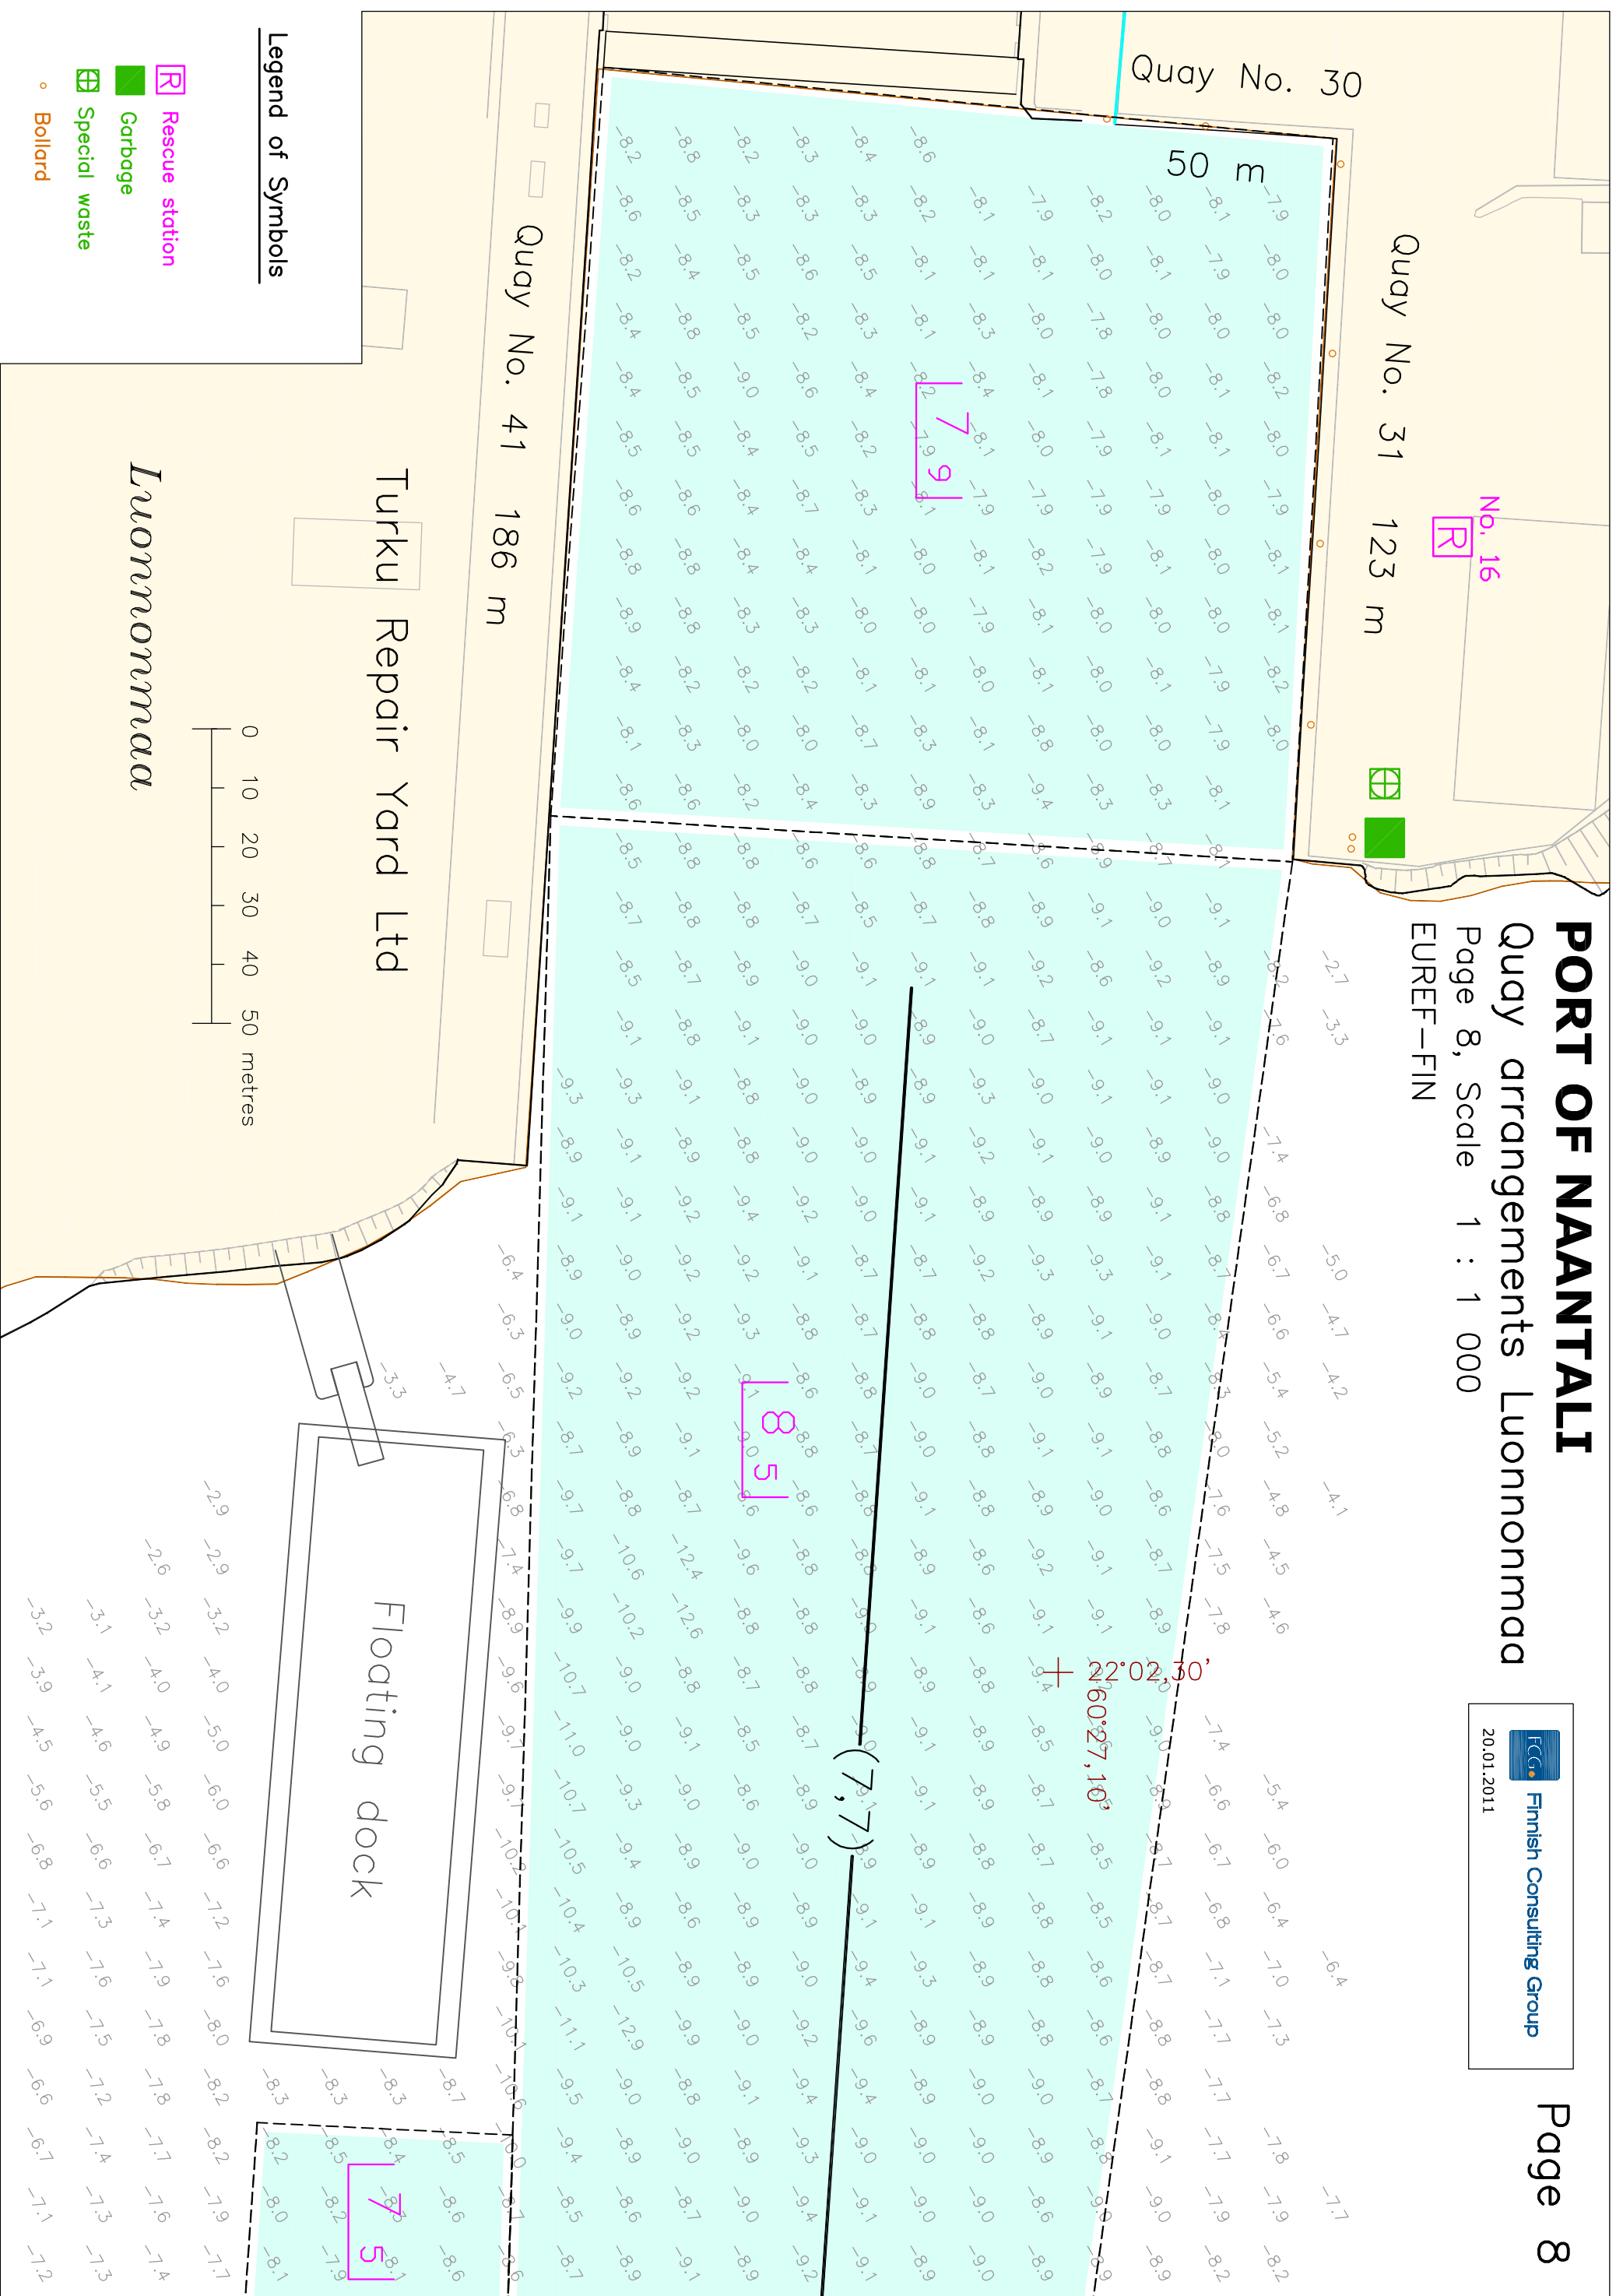

PORT OF NAANTALI

Quay arrangements Luonnomma

Page 8, Scale 1 : 1 000

EUREF-FIN

Legend of Symbols

- Rescue station
- Garbage
- Special waste
- Bollard

Luonnomma

Turku Repair Yard Ltd

Quay No. 41 186 m

Quay No. 30

Quay No. 31 123 m

50 m

No. 16

(7,7)

260°27'10"

Floating dock