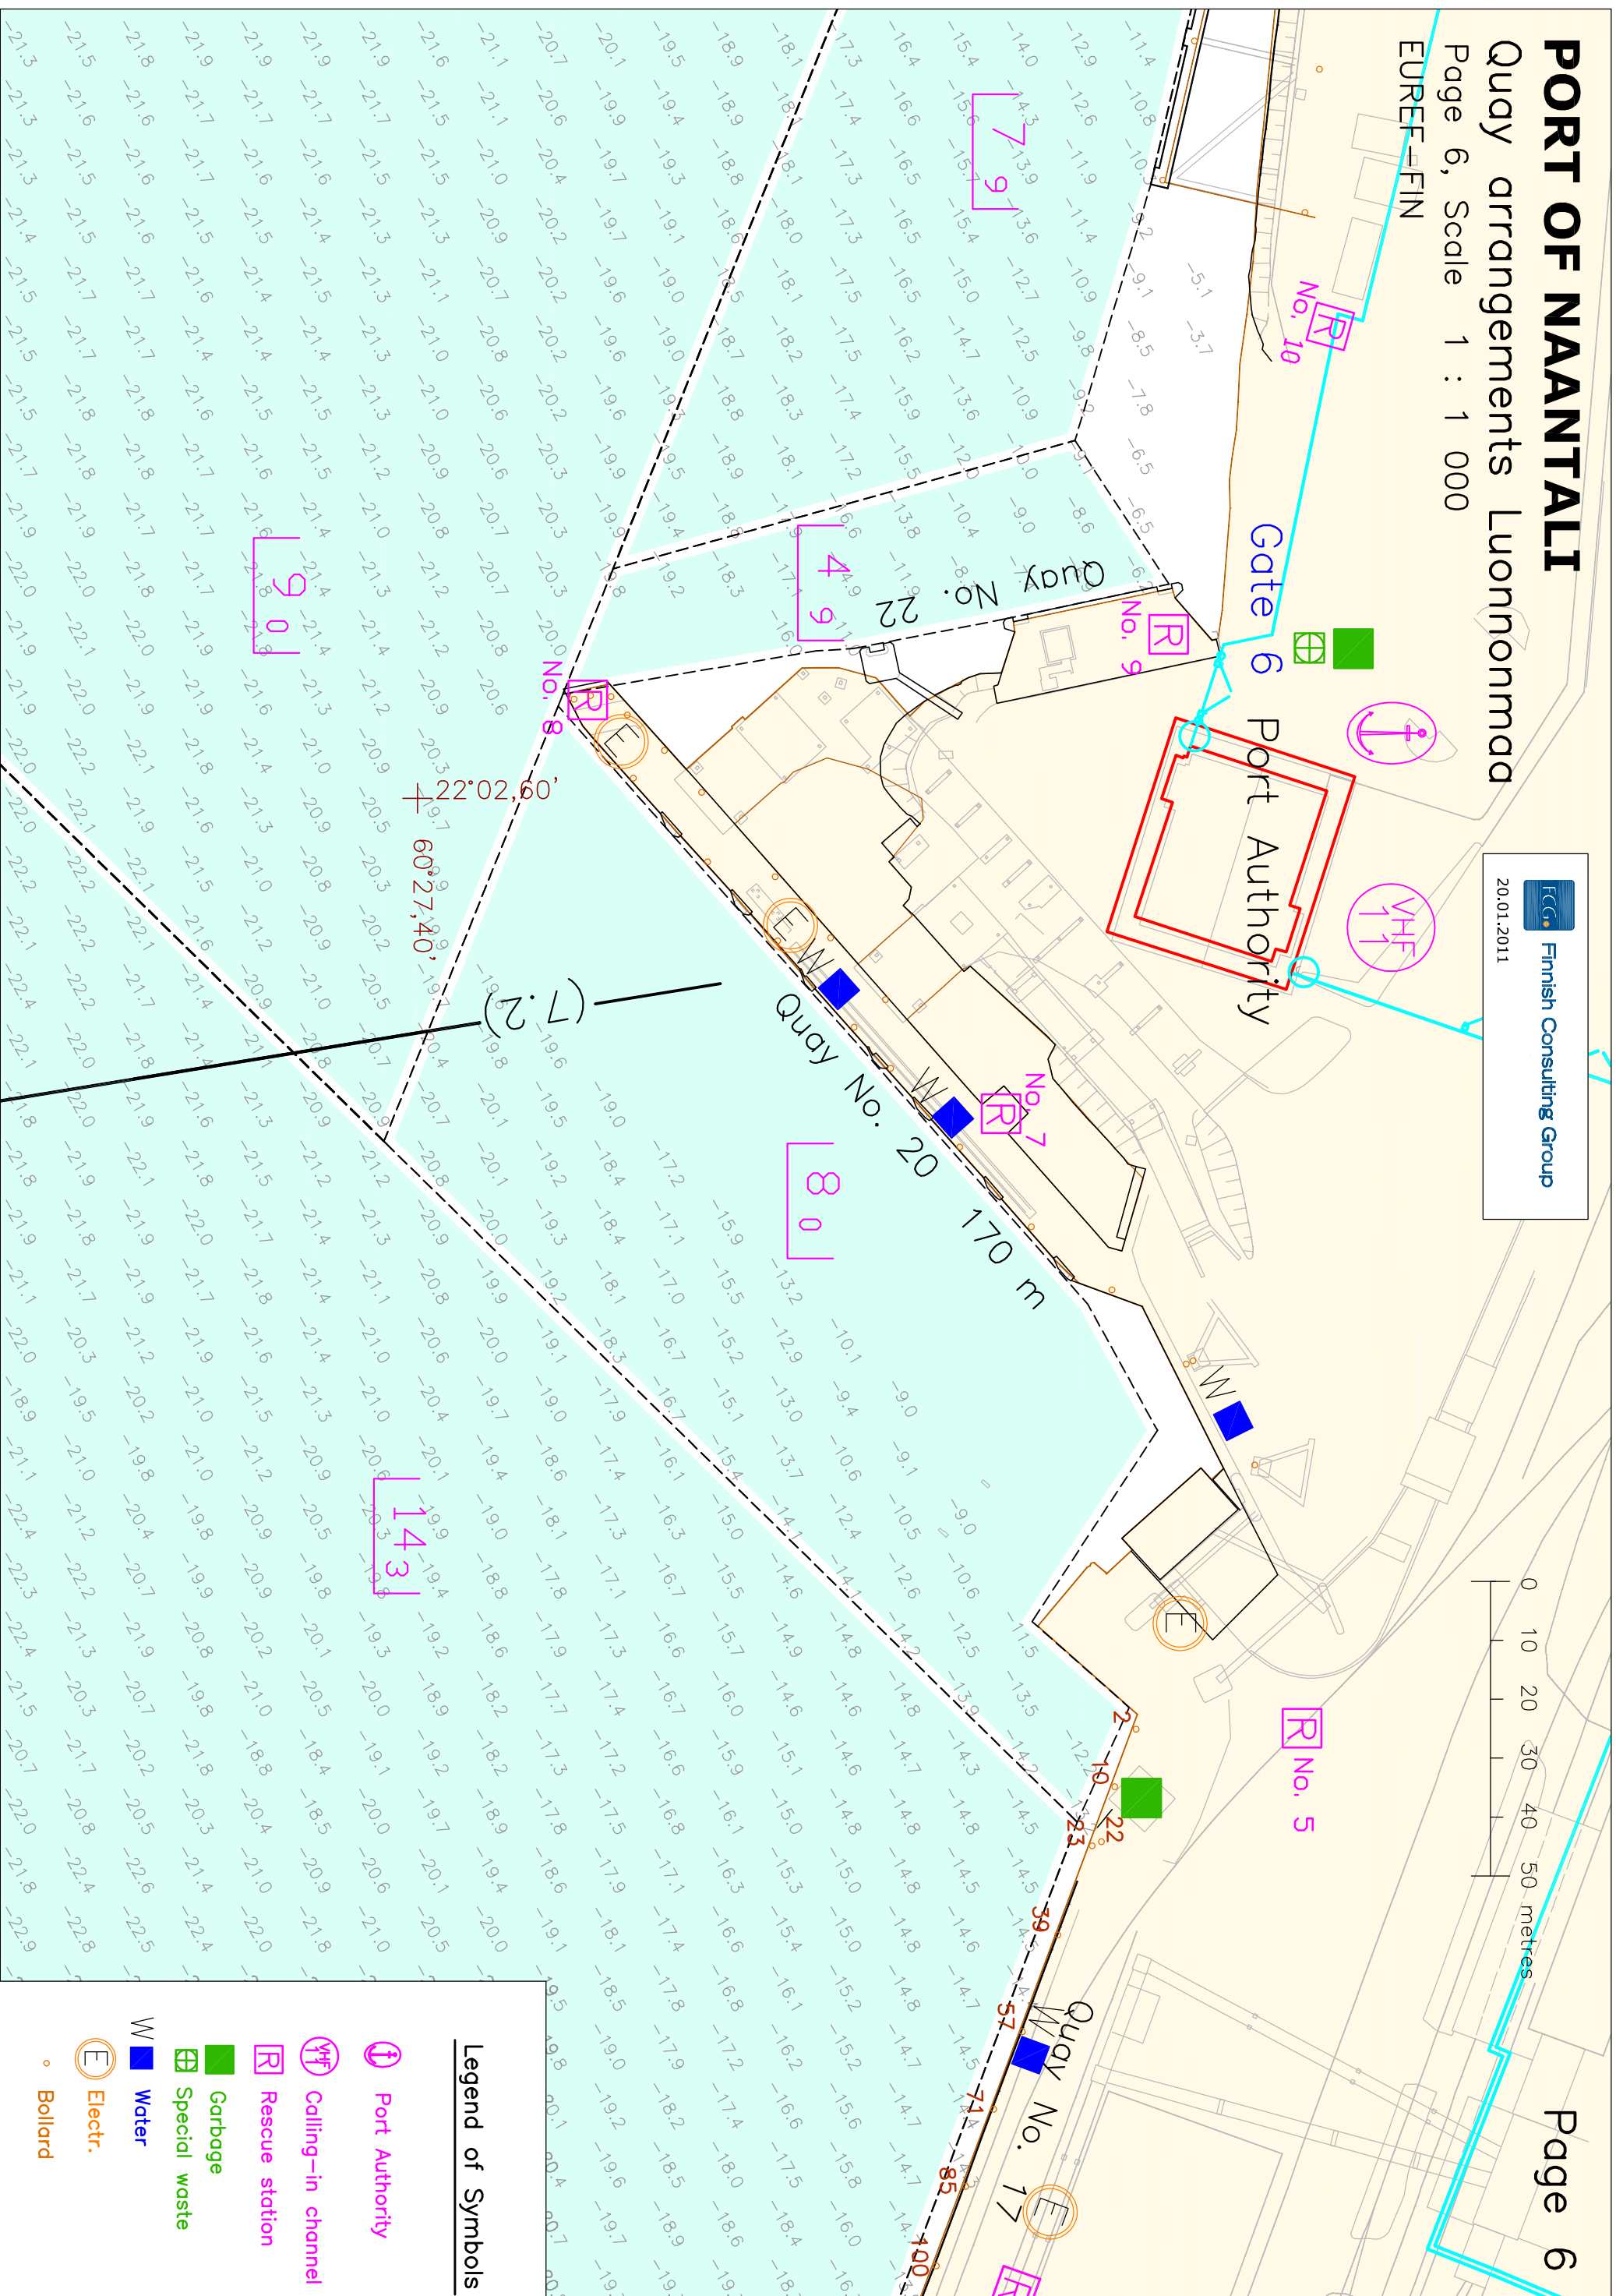

PORT OF NAANTALI

Quay arrangements Luonnonmaa

Page 6, Scale 1 : 1 000

EUREF-FIN

Finnish Consulting Group
20.01.2011

Legend of Symbols

-  Port Authority
-  Calling-in channel
-  Rescue station
-  Garbage
-  Special waste
-  Water
-  Electr.
-  Bollard