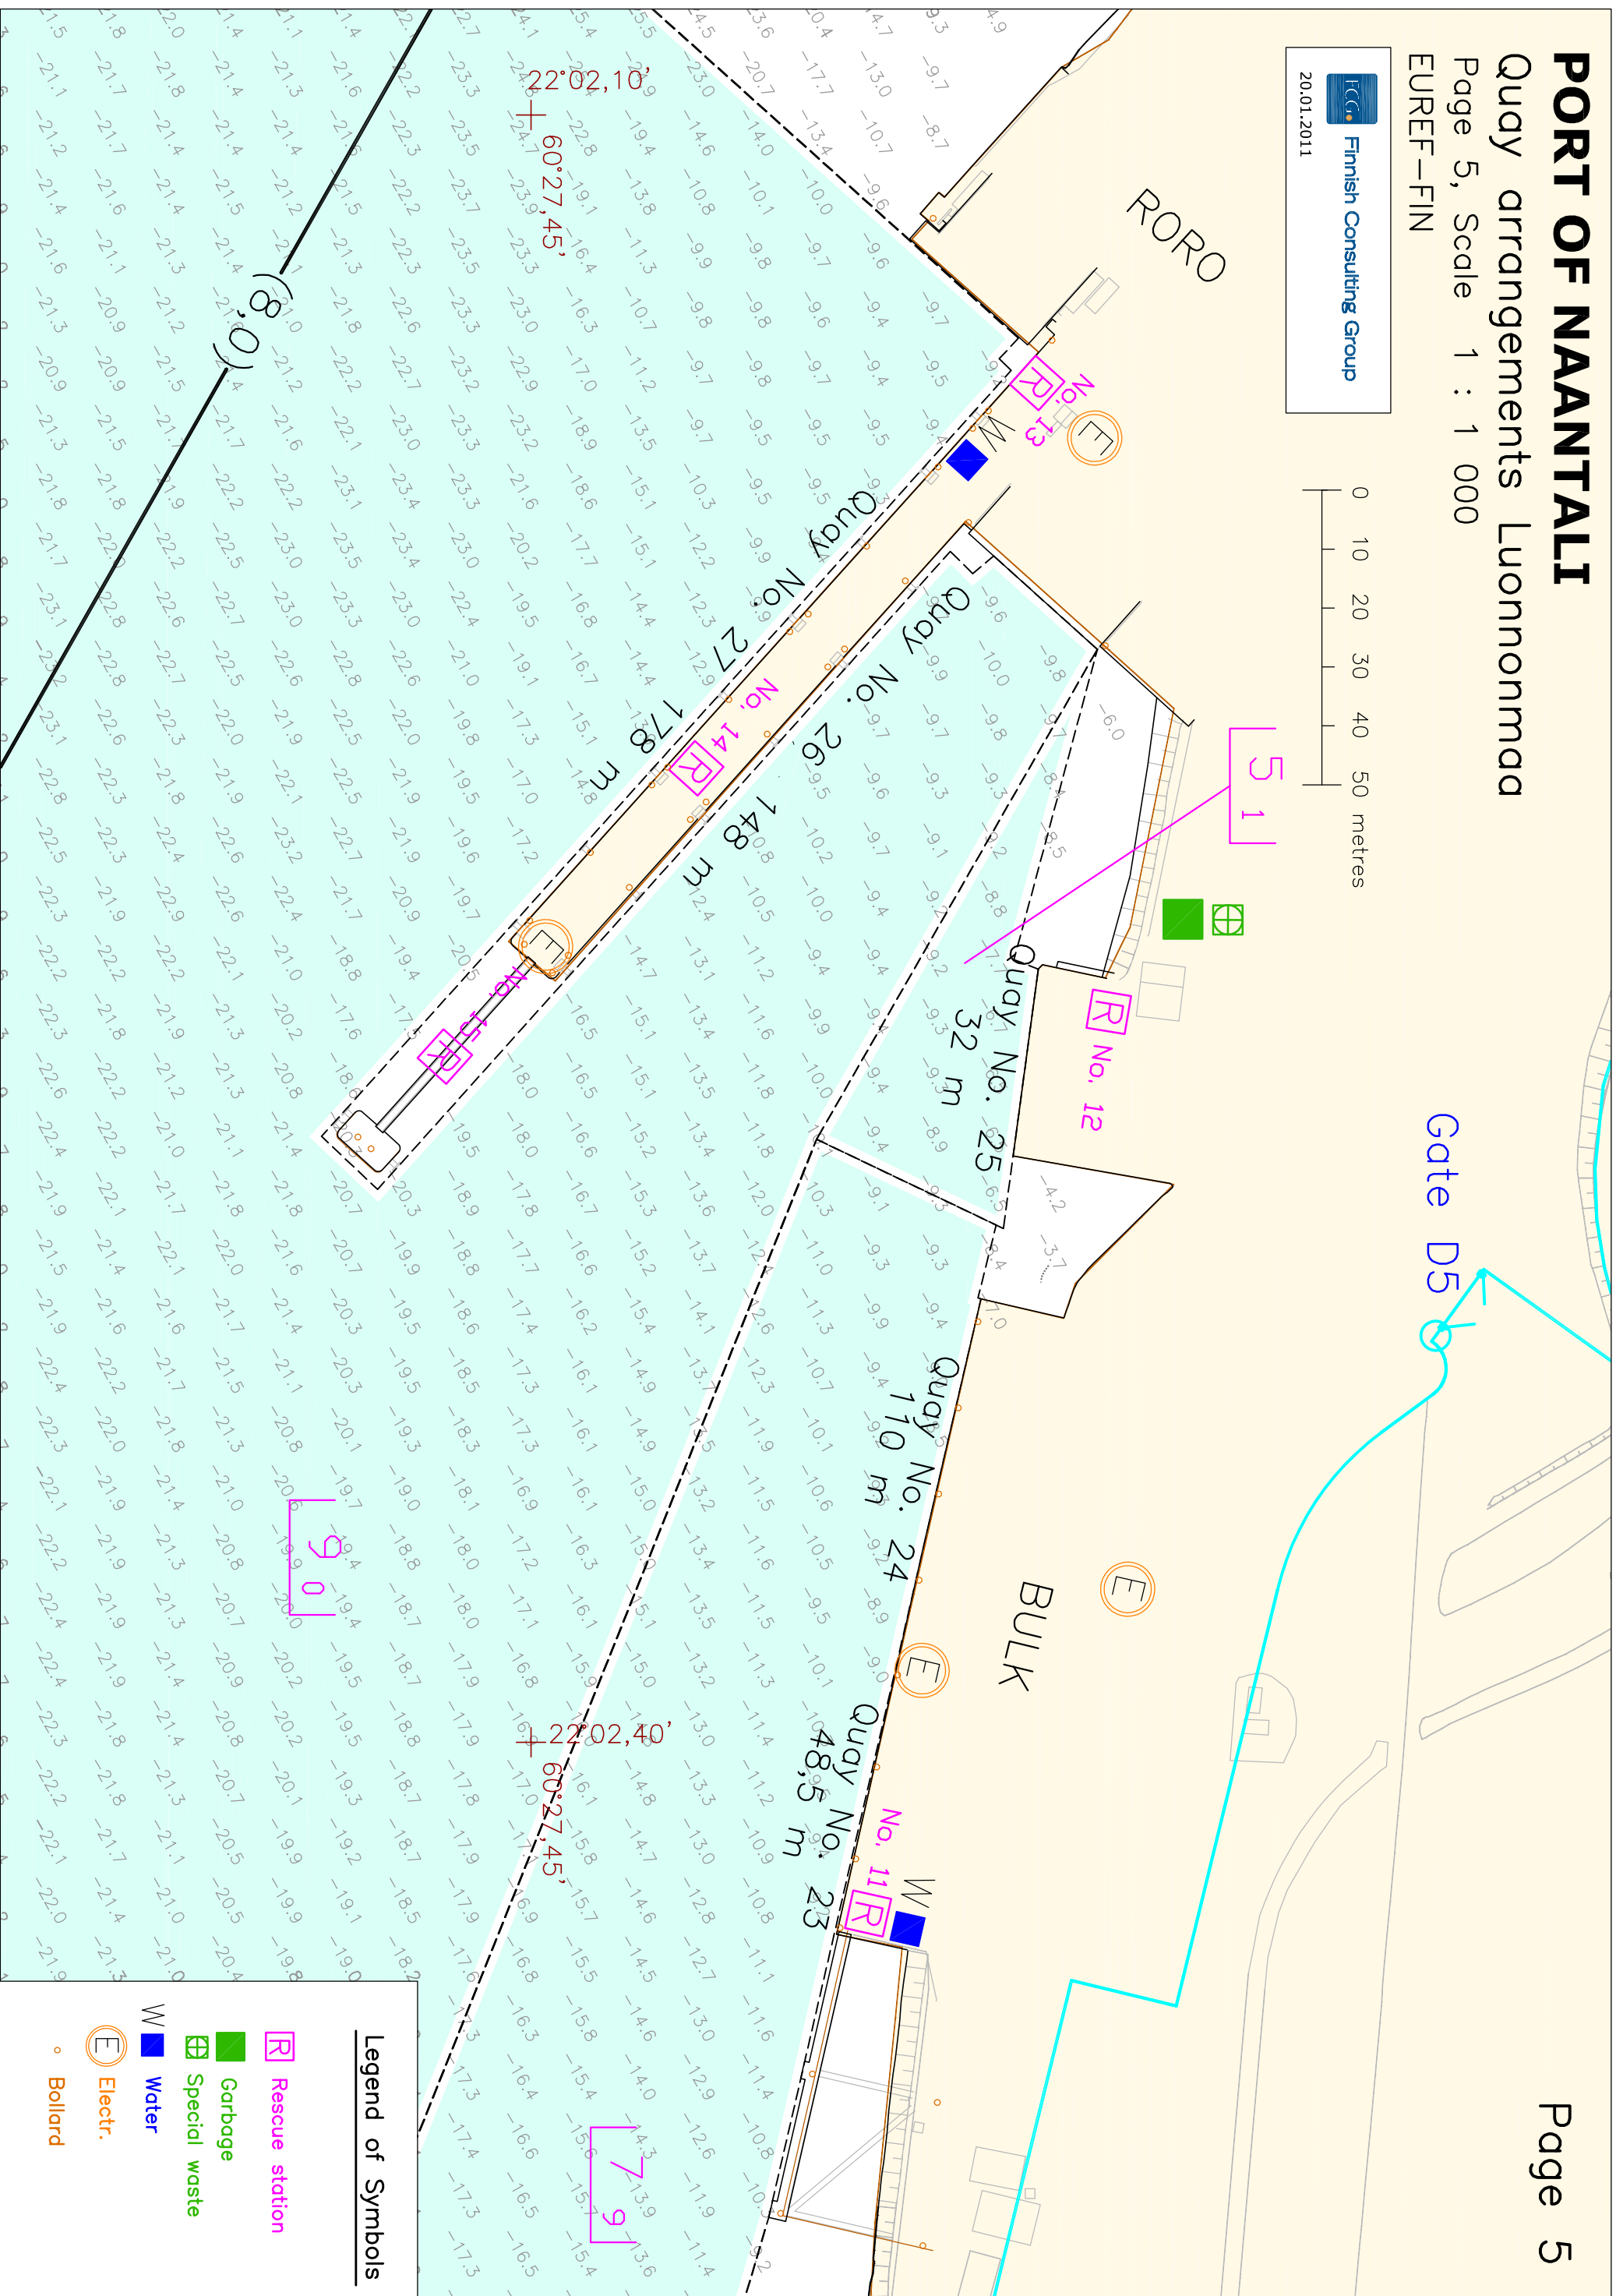

PORT OF NAANTALI

Quay arrangements Luonnonmaa

Page 5, Scale 1 : 1 000

EUREF-FIN

Legend of Symbols

- R Rescue station
- Garbage
- Special waste
- W Water
- E Electr.
- Bollard