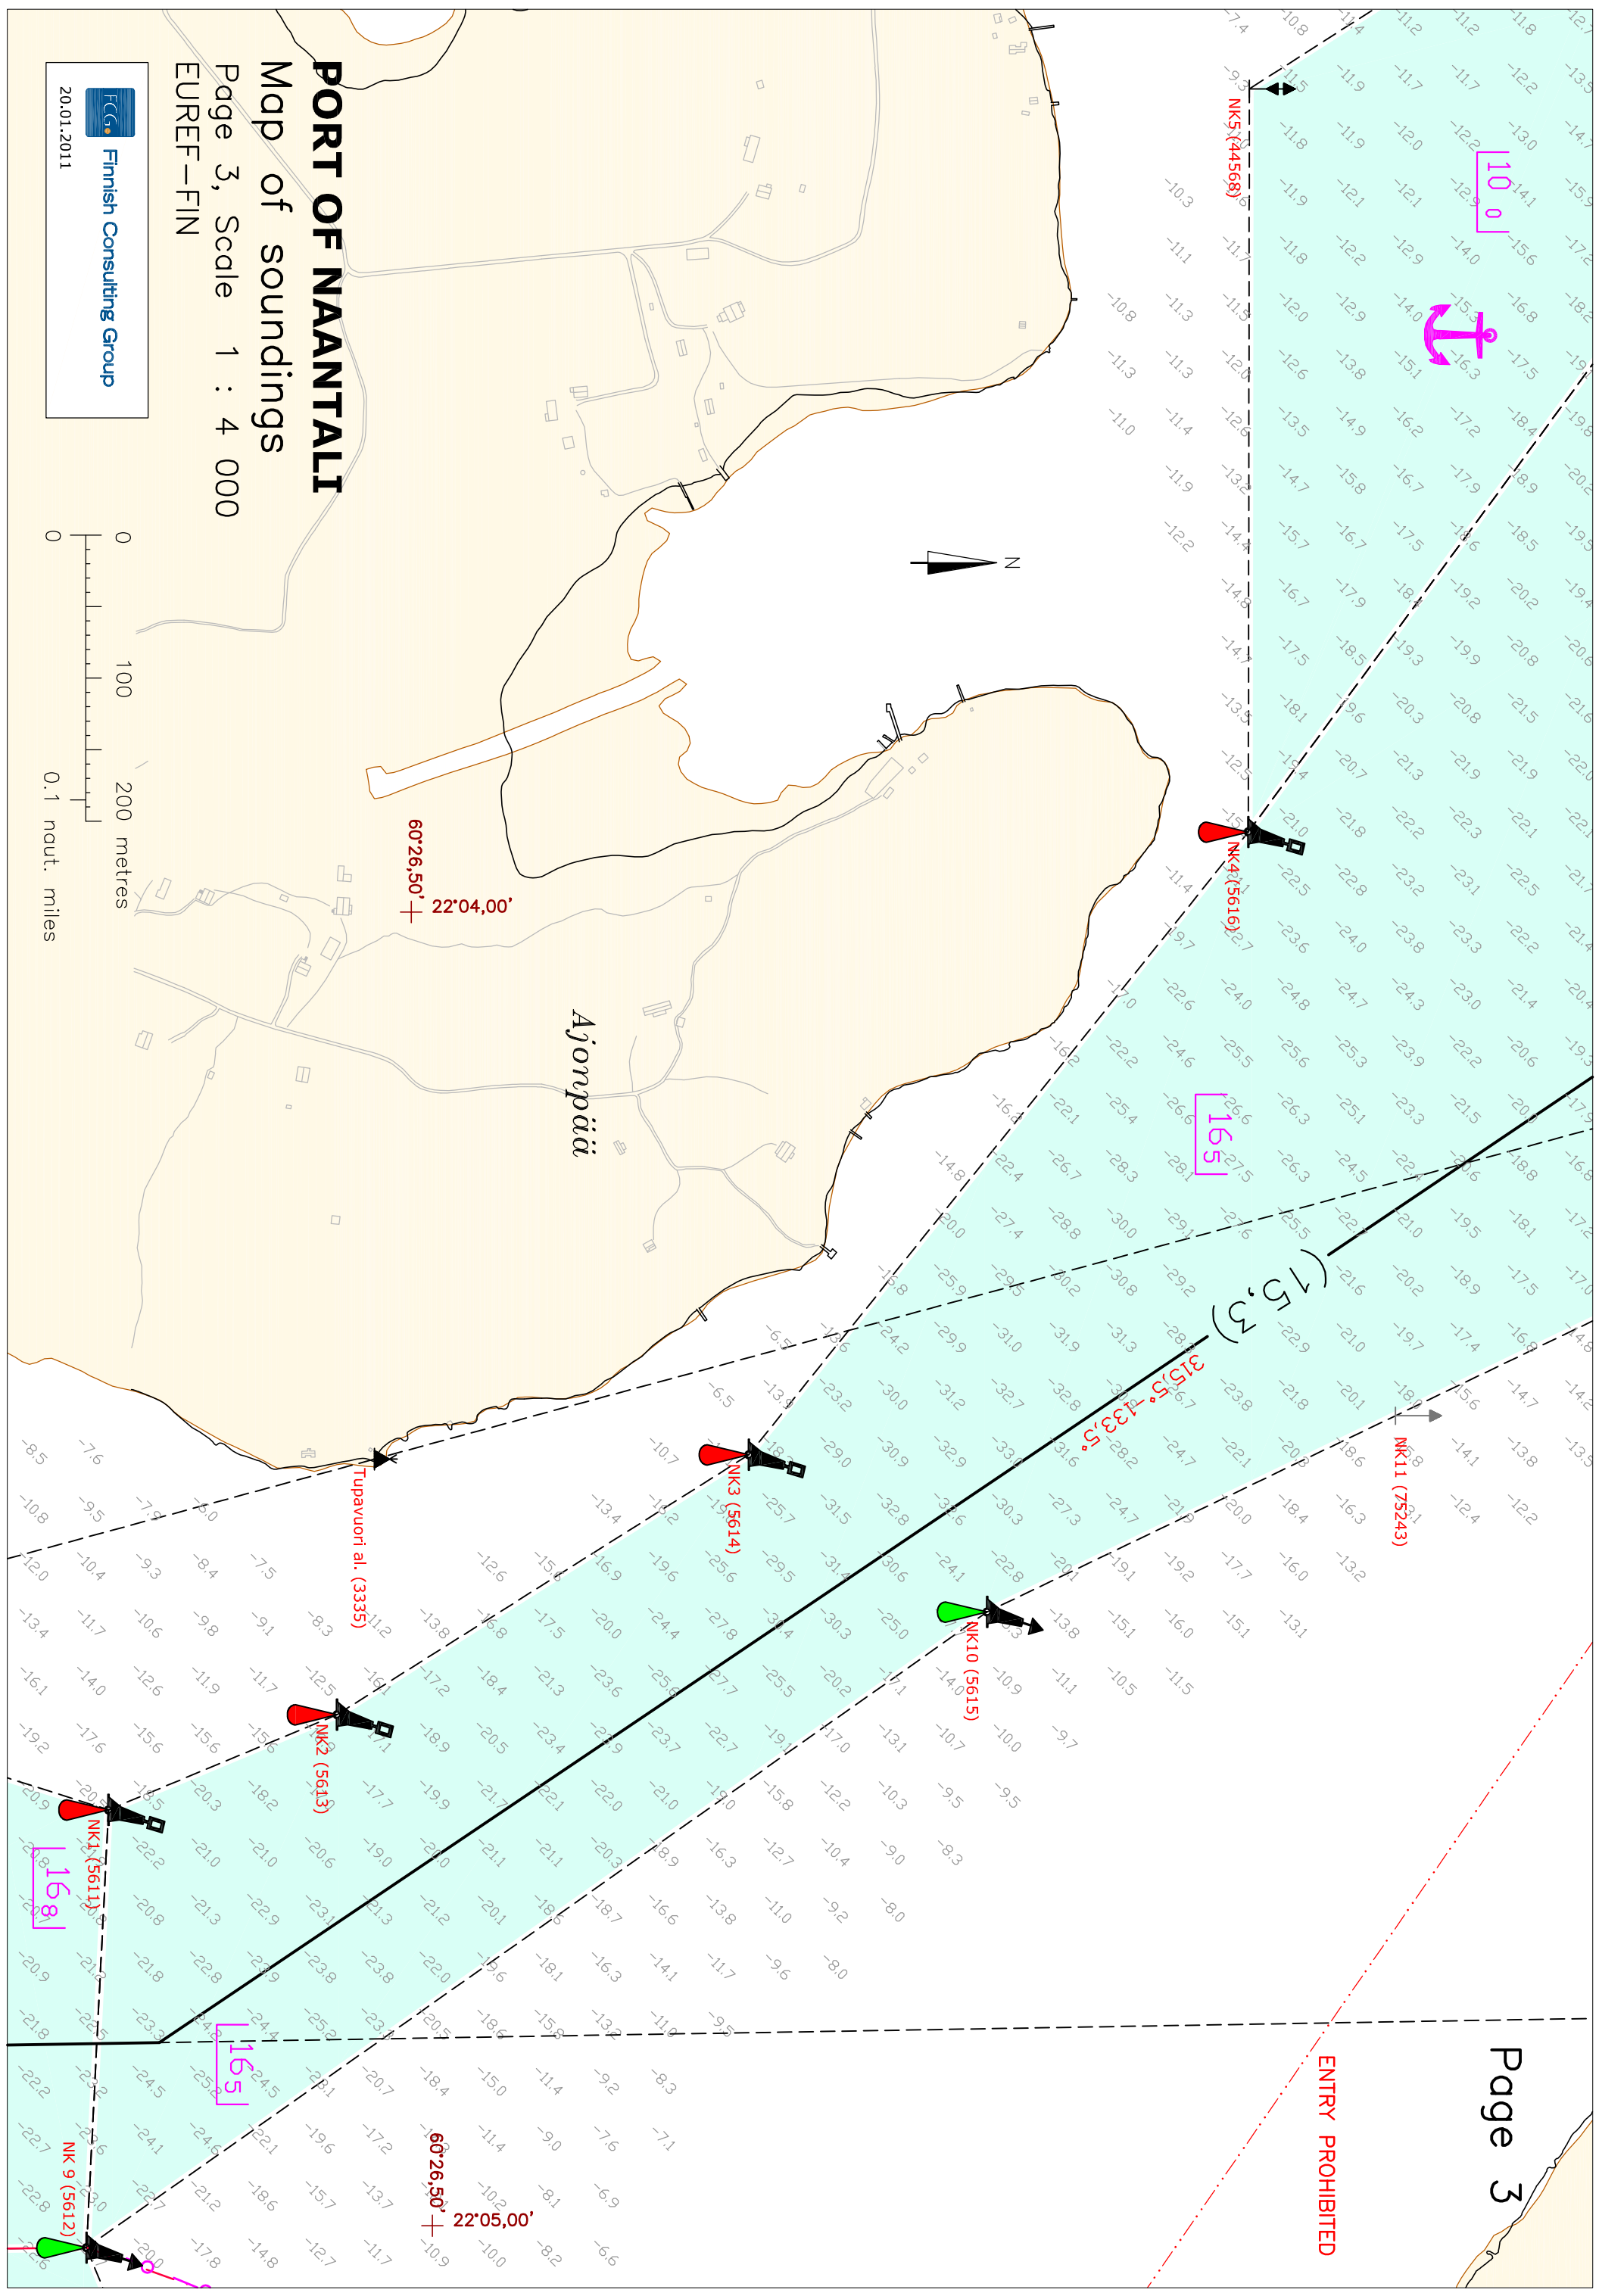

ENTRY PROHIBITED

60°26,50' 22°04,00'

60°26,50' 22°05,00'

Tupavuori al. (3335)

Ajorppää

# PORT OF NAANTALI

## Map of soundings

Page 3, Scale 1 : 4 000  
EUREF-FIN